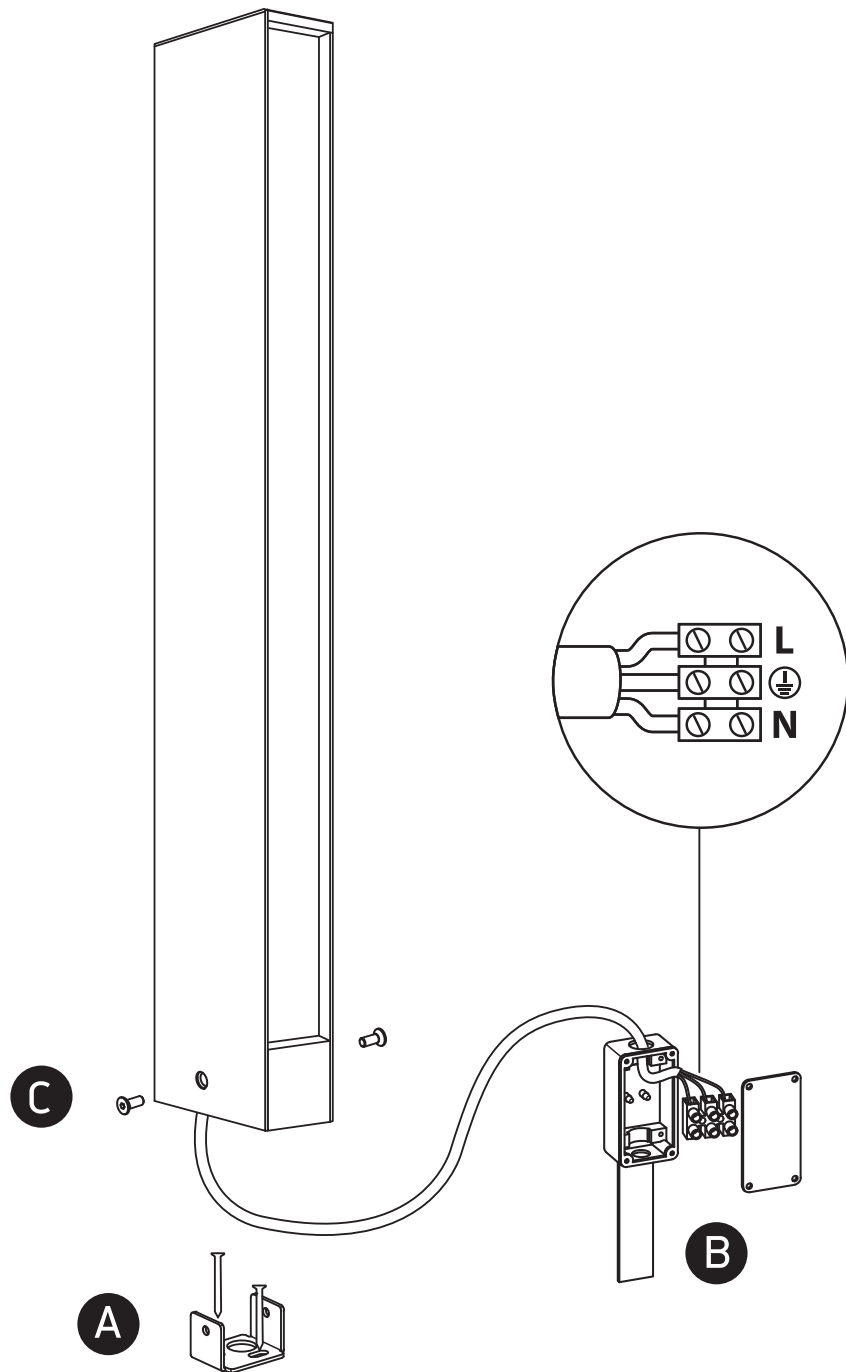

INSTALLATION MANUAL

67460A, 67460B

ecolight

CE

RoHS
COMPLIANT

NOT
DIMMABLE

67460A: 100-240V | 8W | IP54 | Aluminium

67460B: 100-240V | 2x6W | IP54 | Aluminium

Complete with driver.

80
CRI

one
LIGHT

Warnings:

1. Make sure that the product is installed properly before connecting to electricity.
2. Do not cover the fitting.
3. Maintenance and installation should only be carried out by a professional electrician.