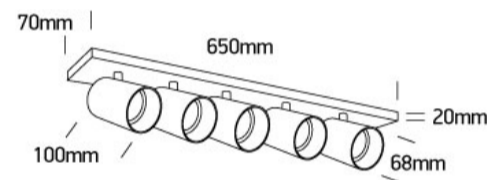

12 Wall & Ceiling>The Retro GU10 Spots

65505N/BBS

5x10W Retro surface wall and ceiling decorative MR16 GU10 Spot.

Complies with standard EN60598-1 and any other specific standards.

Downloads

Dimensions

Physical Specification

Item Group	12 Wall & Ceiling
Family	The Retro GU10 Spots
Order Code	65505N/BBS
Colour	Brushed Brass
Material	Aluminium
Shape	Rectangular
Length	650mm
Width	70mm
Height	20mm
Surface Ceiling	Yes
Surface Wall	Yes
Indoor	Yes

Adjustable

2 Directions

Electrical Characteristics

Gear

No

Fitting + Driver

Input Voltage

100-240V