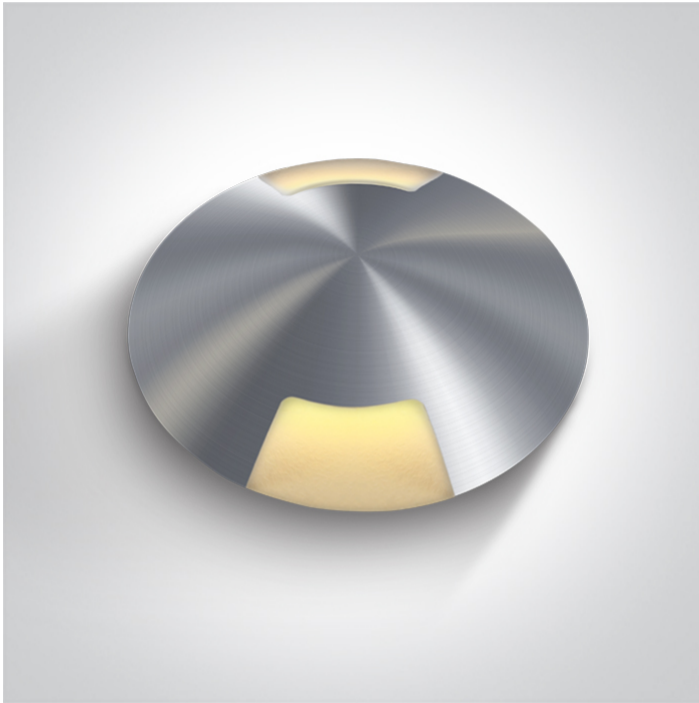

New 2023 Edition 3>Wall Recessed & Inground

69015B/AL/W

3W LED inground, aluminium, for path illumination, IK08, IP67.

Requires 24V DC driver.

Complies with standard EN60598-1 and any other specific standards.

Downloads

Dimensions

Physical Specification

Item Group	New 2023 Edition 3
Family	Wall Recessed & Inground
Order Code	69015B/AL/W
Colour	Aluminium
Material	Natural Aluminium
Shape	Circular
Height	62mm
Diameter	56mm
Cutout Hole Diameter	52mm
Inground	Yes
Depth Required	90mm+300mm drainage
Indoor	Yes

Outdoor	Yes
Adjustable	No
IK Rating	8

Electrical Characteristics

Fitting

Input Type	Constant Voltage
Input Voltage	24V DC
Safety Class	
Power(Watts)	3W
IP Rating	IP67
Light Source	LED built in
Cable Length	200cm
F Mark	